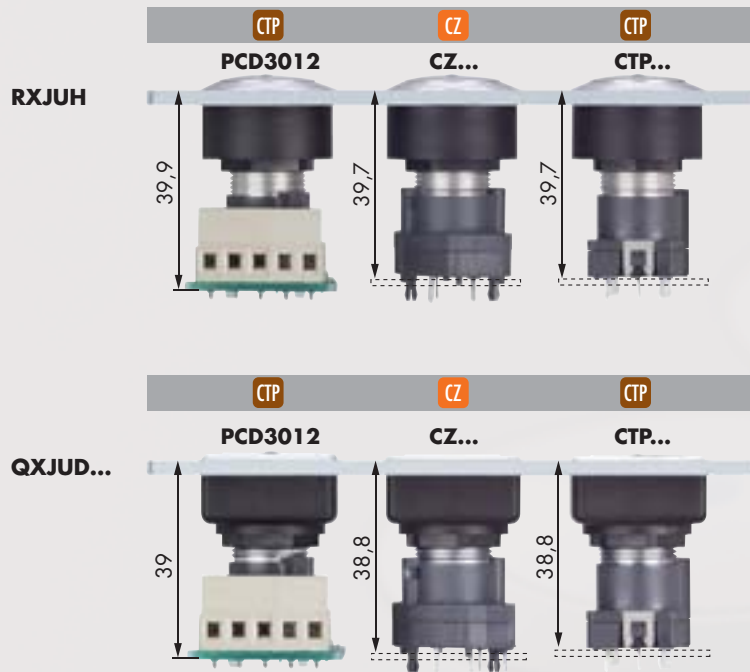

Vandalism-proof

Mounting depth dimensions

Cutout dimensions

Pushbuttons

Illustration

Dimensions

Description

Type

IP65
2.3mm
☀️

Round short-stroke pushbutton head (momentary)
all-metal (anodised aluminium)

suitable contact blocks:
CTF CTP CZ

front bezel: silver-coloured

RXJUH

IP65
2.3mm
☀️

Square short-stroke pushbutton head (momentary)
all-metal (zinc-die casting, mat chromium plated)

suitable contact blocks:
CTF CTP CZ

front bezel: silver-coloured

QXJUDIP65_CR