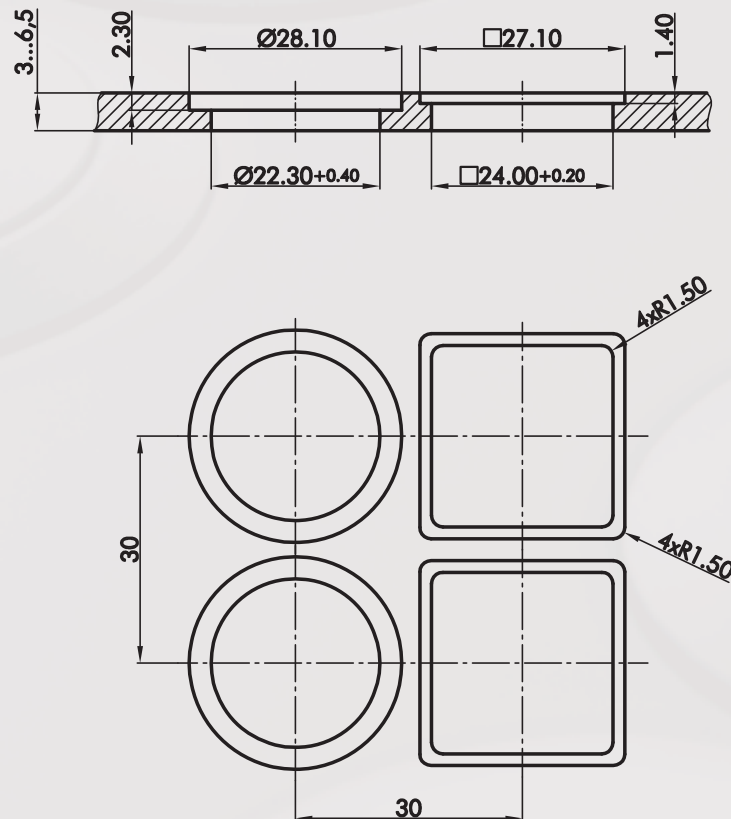

Vandalism-proof

Mounting depth dimensions

Cutout dimensions

Pushbuttons

Illustration

Dimensions

Description

Type

IP65
2.3mm
☀️

Round short-stroke pushbutton head (momentary)
all-metal (anodised aluminium)

suitable contact blocks:
CTF CTP CZ

front bezel: silver-coloured

RXJUH

IP65
2.3mm
☀️

Square short-stroke pushbutton head (momentary)
all-metal (zinc-die casting, mat chromium plated)

suitable contact blocks:
CTF CTP CZ

front bezel: silver-coloured

QXJUDIP65_CR